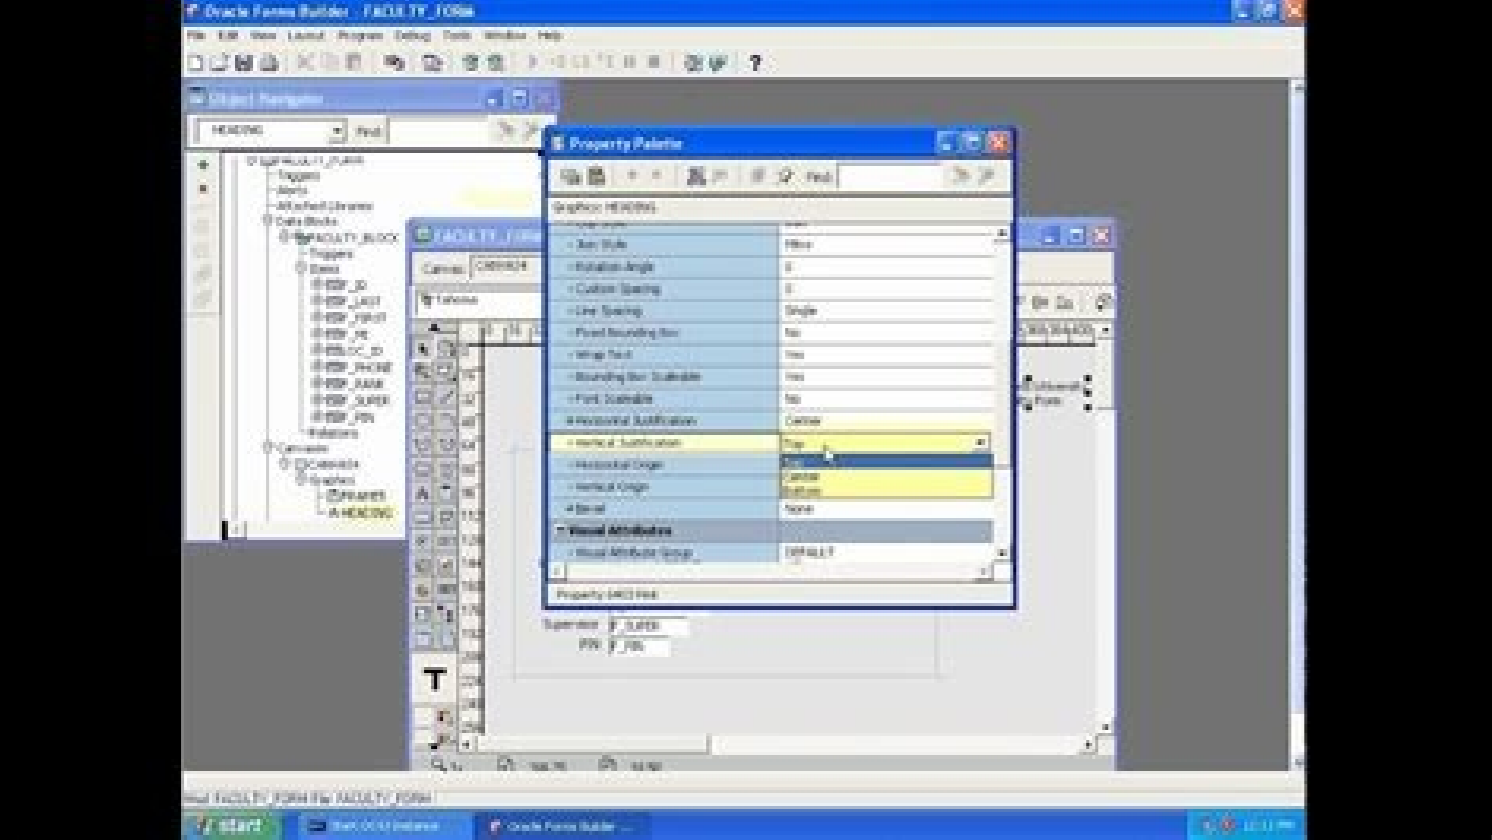

Difference between oracle 11g and 12c pdf file s free