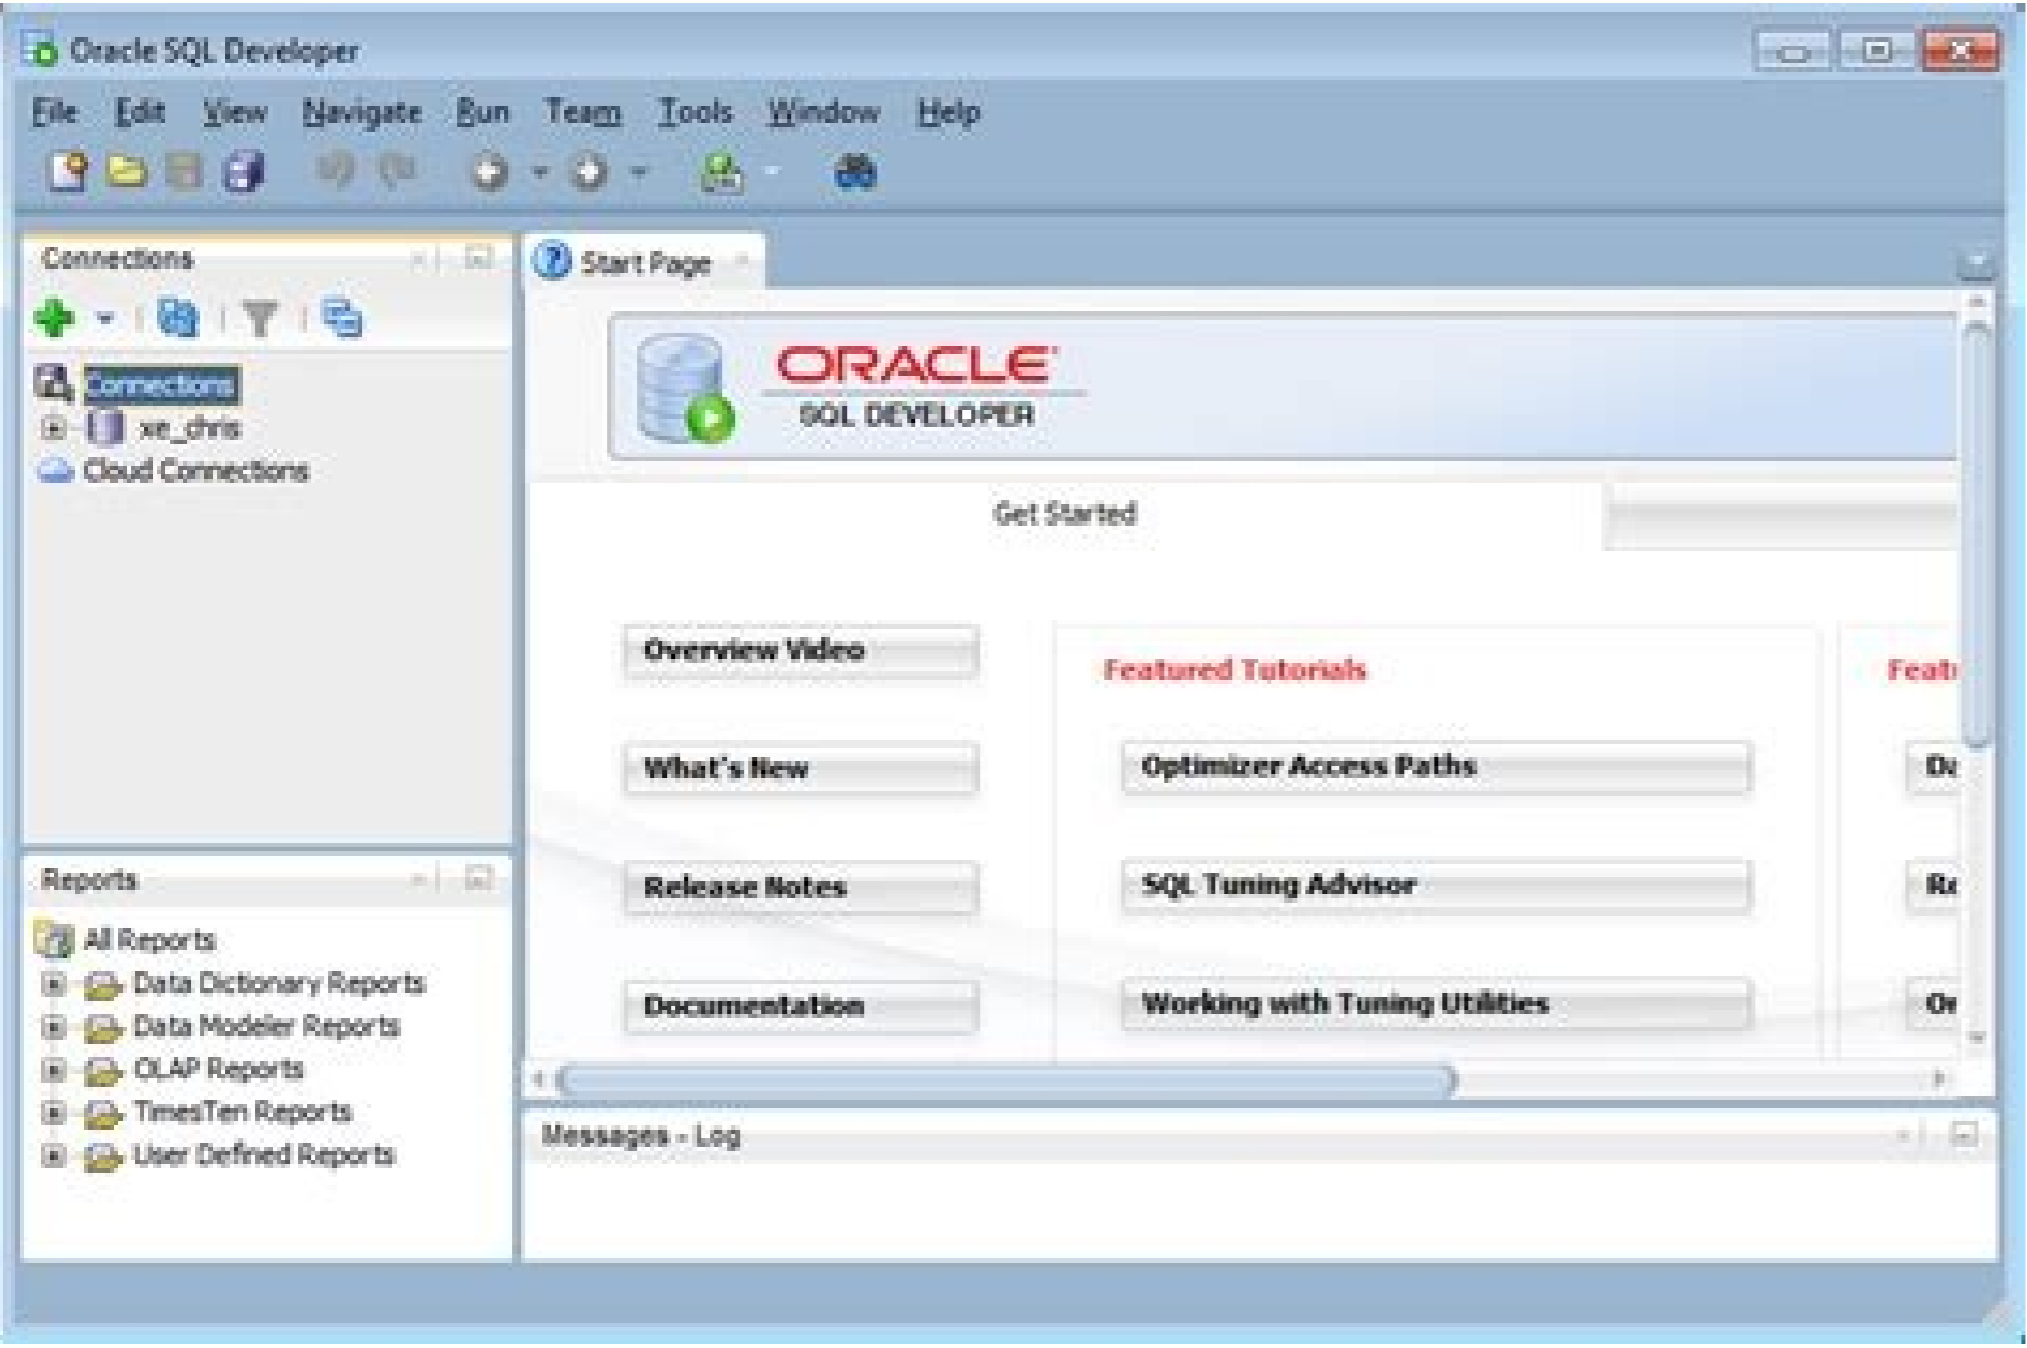

Difference between oracle 11g and 12c pdf file s free